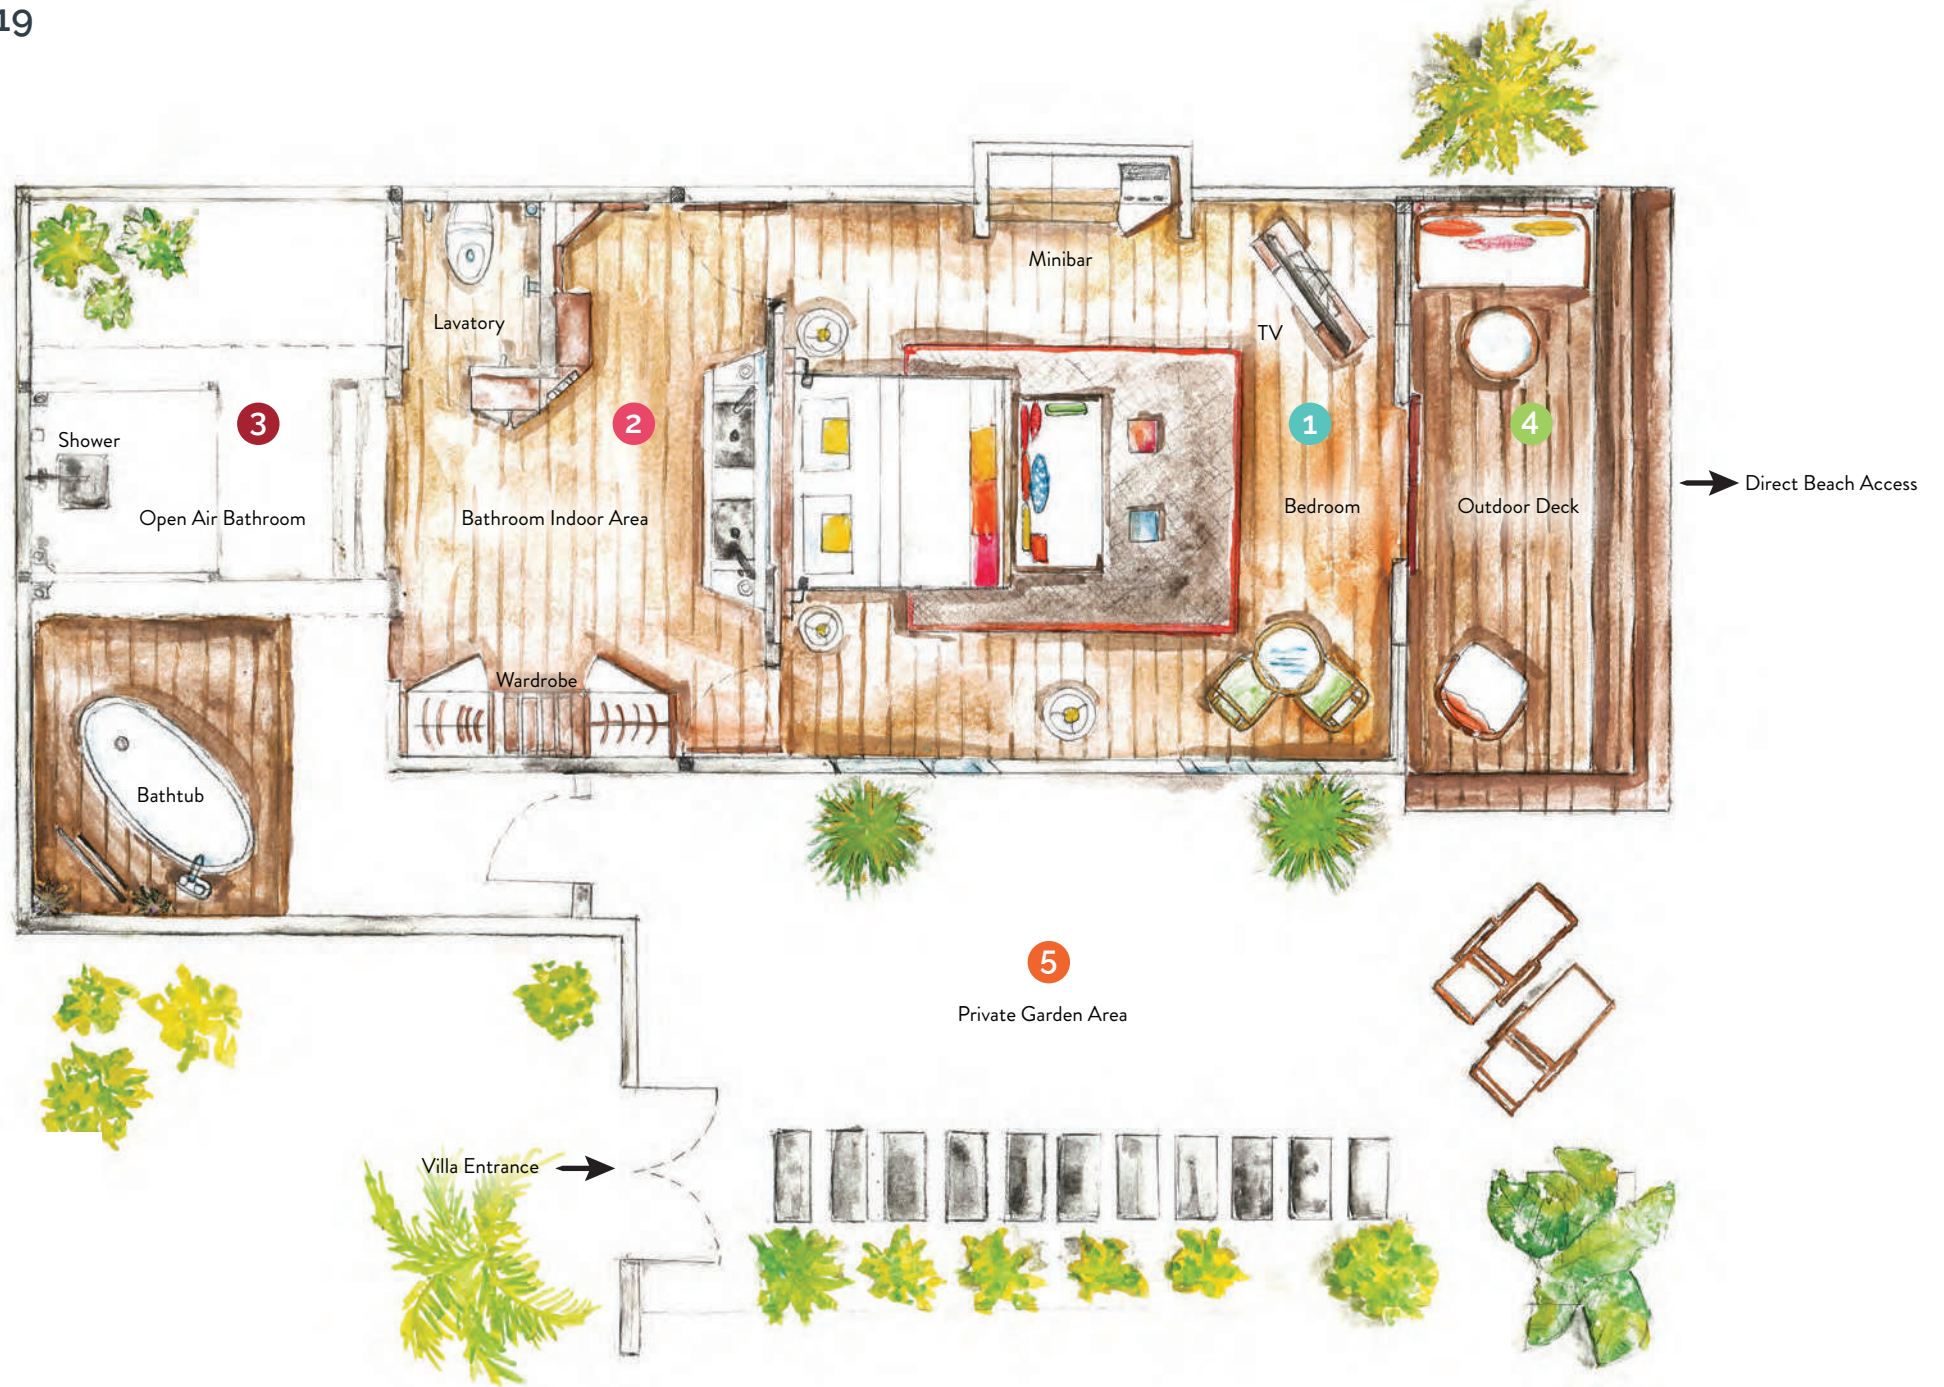

# EARTH VILLA

UNITS: 19

	Sqm	Sqft
1 Bedroom	32	340
2 Bathroom (Indoor)	19	203
3 Bathroom (Outdoor)	29	315
4 Outdoor Deck	14	150
5 Private Garden Area	53	574

Entire Villa with Garden Area **160 Sqm | 1726 Sqft**